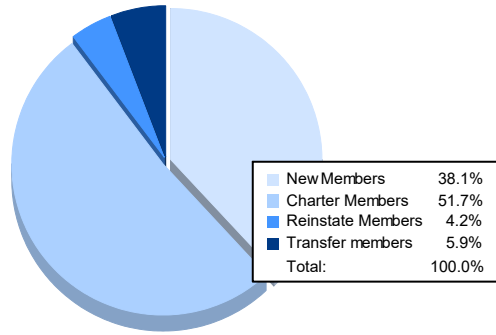

Year	New Clubs	Dropped Clubs	Gain/ Loss Clubs	New Members	Charter Members	Reinstate Members	Transfer Members	Total Member Added	Total Members Dropped	Gain/ Loss Members
2016-2017	0	0	0	129	0	3	4	136	150	-14
2017-2018	1	0	1	100	22	4	8	134	122	12
2018-2019	0	0	0	86	0	3	19	108	197	-89
2019-2020	0	1	-1	109	1	23	13	146	169	-23
2020-2021	3	0	3	45	61	5	7	118	97	21
<b>Average</b>	<b>1</b>	<b>0</b>	<b>1</b>	<b>94</b>	<b>17</b>	<b>8</b>	<b>10</b>	<b>128</b>	<b>147</b>	<b>-19</b>

### Membership Composition June 2021 Cumulative